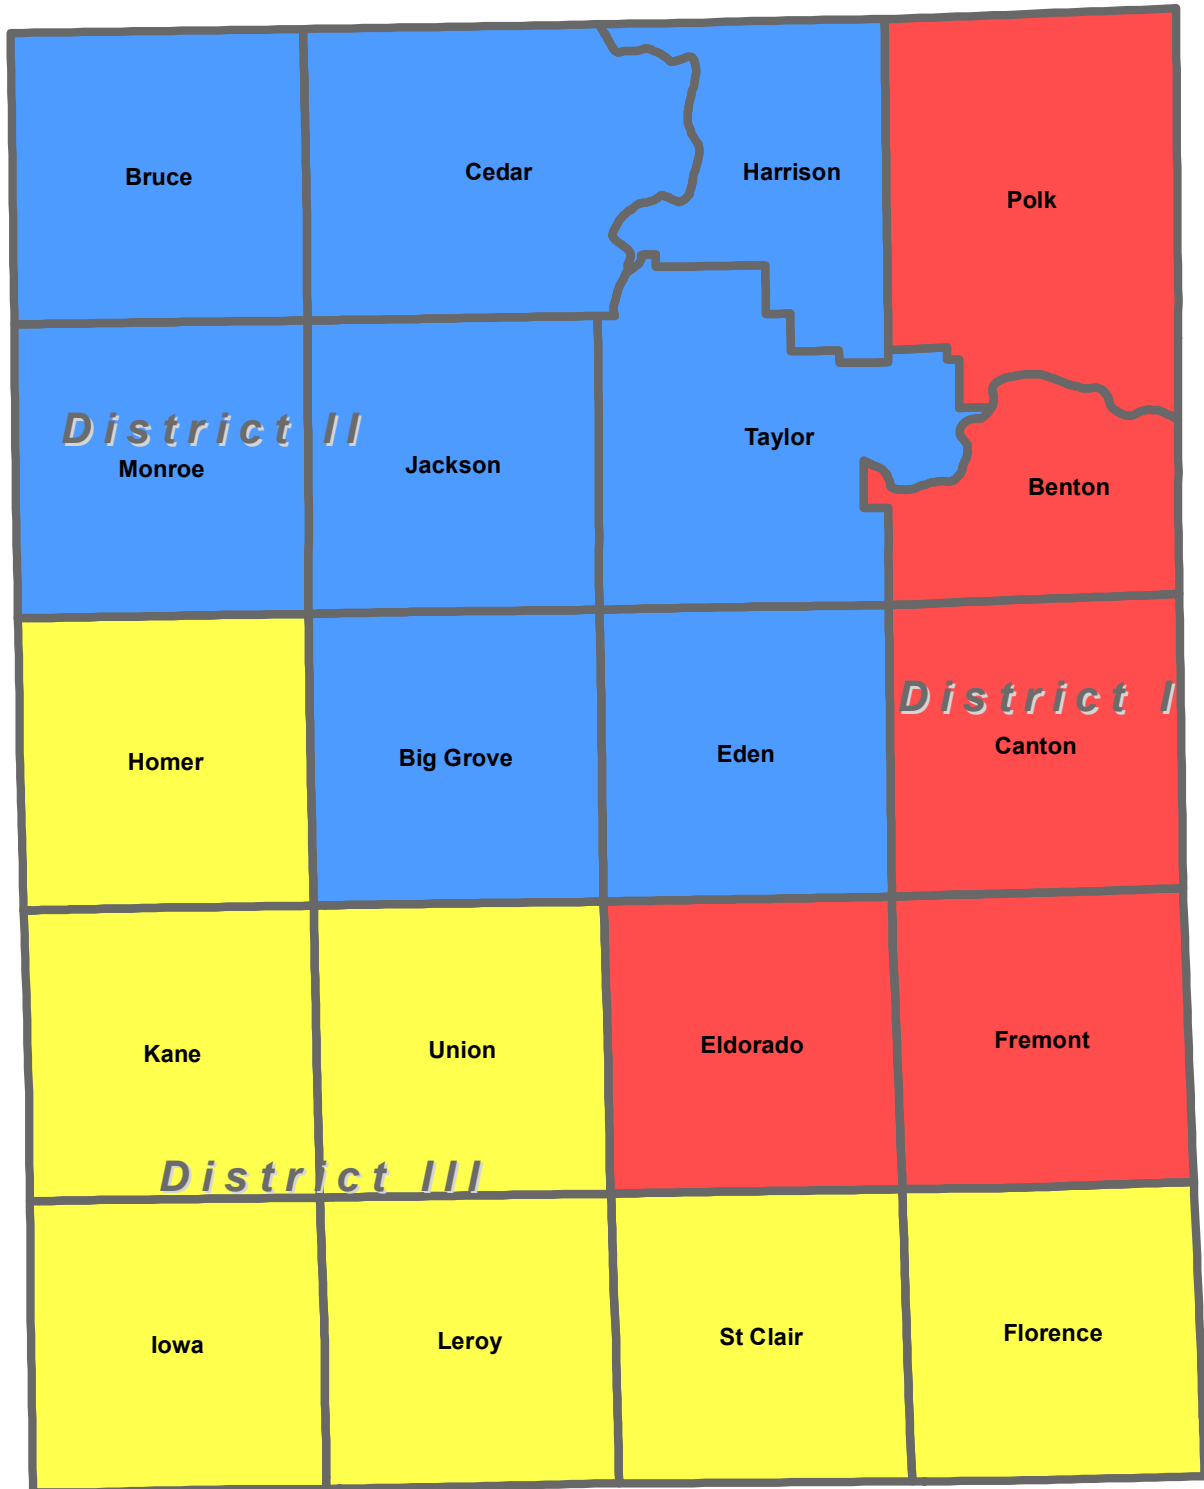

Benton County Supervisors Districts

District III **District II** **District I**
-Gary Bierschenk -Rick Primmer -Todd Wiley

Jan 2017