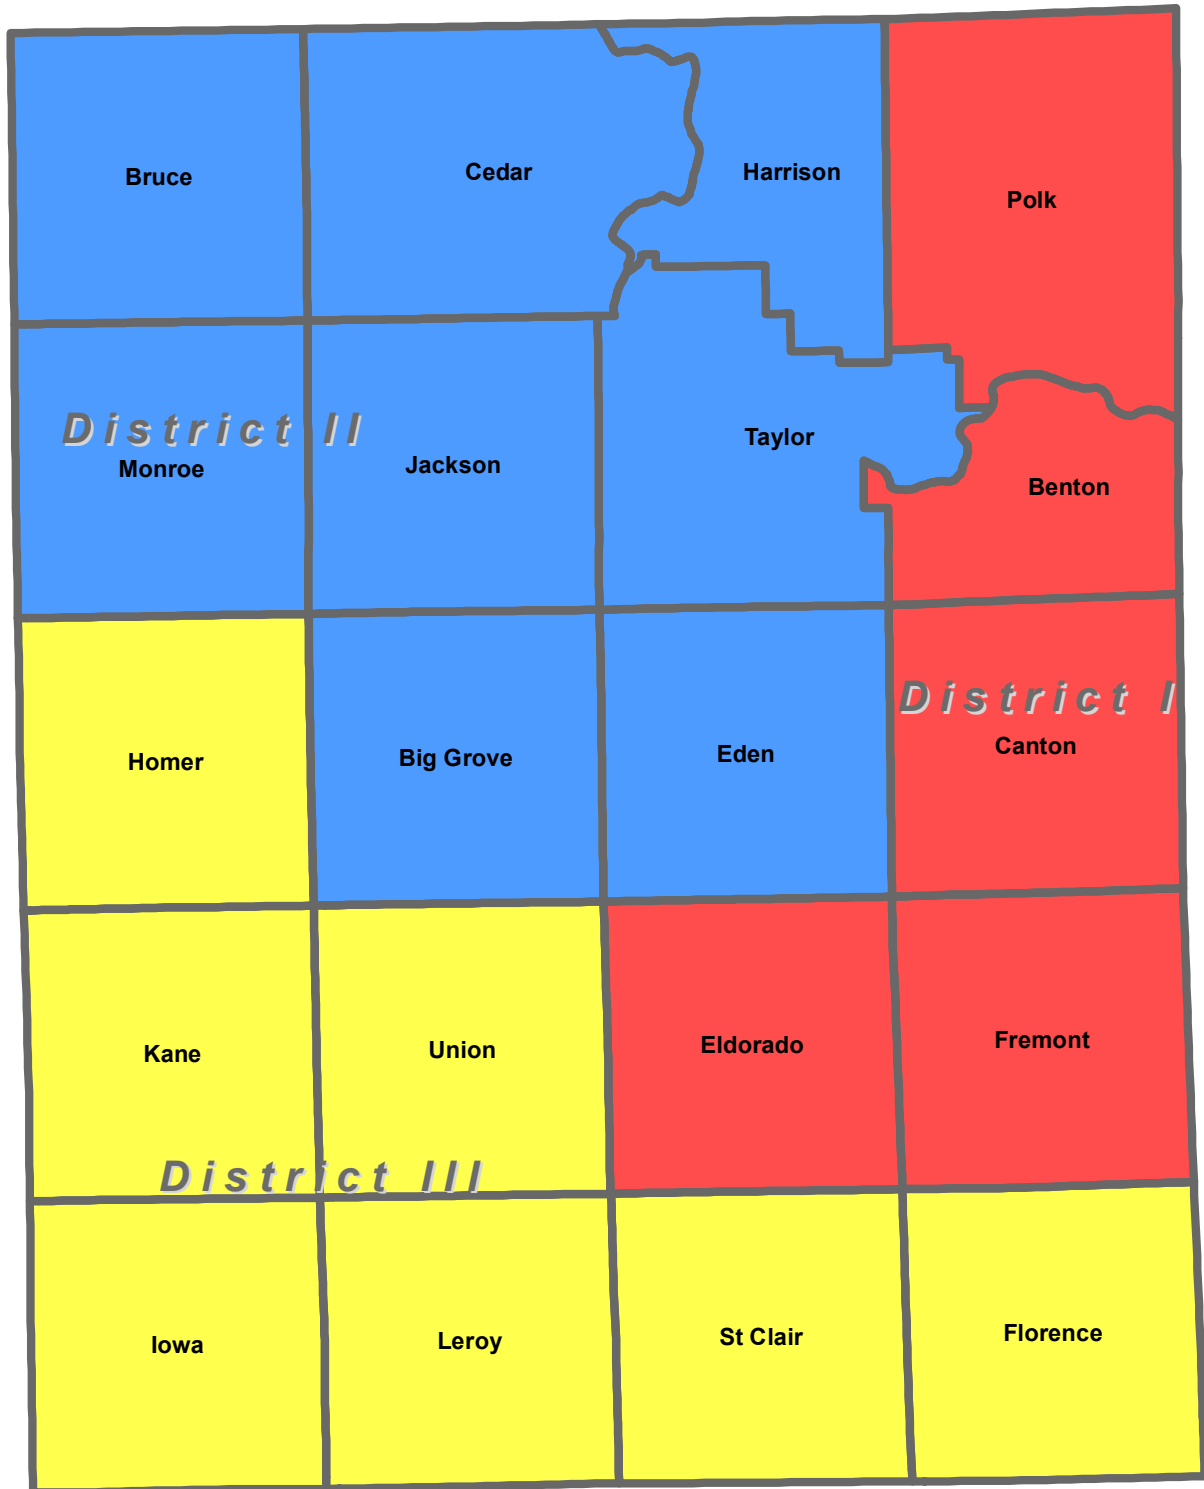

Benton County Supervisors Districts

District III -Gary Bierschenk **District II** -Rick Primmer **District I** -Tracy Seeman

Jan 2018